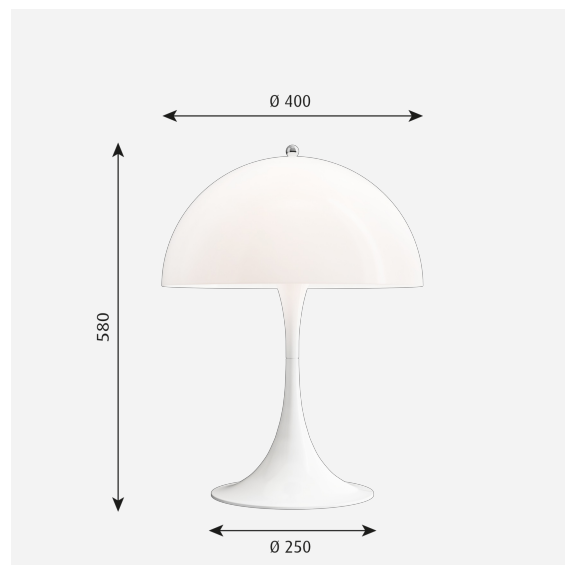

Product info

Mounting

Cable type: Plastic cord with plug. Cable length: 2.5m. Light control: On/off switch on cord. Diffuser with bajonet lock.

Finish

White opal acrylic.

Materials

Shade: Injection moulded white opal acrylic. Base: White, injection moulded ABS. Housing: White, injection moulded ABS. Stem: White, steel. Diffuser : Injection moulded opal pmma.

Class

Ingress protection IP20. Electric shock protection II w/o ground.

Specification notes

The innovation of light sources is ongoing. Consequently we only inform about the max. wattages. On www.louispoulsen.com we update a list of recommendable light sources.

Light source

1x28W E27

Product family