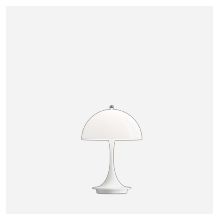

Panthella Portable