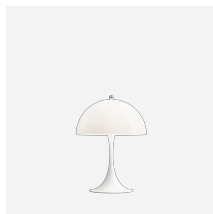

Panthella MINI