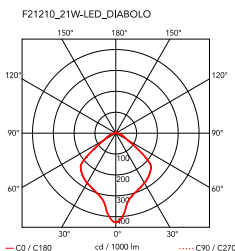

## Diabolo

by Achille Castiglioni , 1998

Pendant light with direct lighting designed by A. Castiglioni, composed of a ceiling rose and diffuser. Body in aluminium with external paint in 3 different colour options (shiny white, beaver brown, and cherry red), while the inside of the diffuser is shiny white. The diffuser may be moved vertically from 95 to 210 cm using the cable reel within the ceiling rose. The light source has an E27 socket.