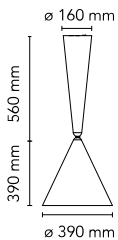

## Diabolo

by Achille Castiglioni , 1998

Pendant light with direct lighting designed by A. Castiglioni, composed of a ceiling rose and diffuser. Body in aluminium with external paint in 3 different colour options (shiny white, beaver brown, and cherry red), while the inside of the diffuser is shiny white. The diffuser may be moved vertically from 95 to 210 cm using the cable reel within the ceiling rose. The light source has an E27 socket.