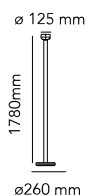

Bellhop Floor

by Edward Barber & Jay Osgerby , 2021

Floor lamp with indirect light. Stem in painted aluminium: shiny white, brick, cioko, green. Reflector in shiny opal white and grey blown glass. Electrical cable of 270 cm usable length with foot dimmer switch for ON/OFF function and brightness adjustment 10–100%. Power supply with interchangeable plugs.

F1070009_26W_LED_BELLHOP F BCO - GRI

Mounting	Floor
Environment	Indoor
Weight	6,90 Kg
Light sources available	1 x COB LED 26W 1232lm 2700K CRI90 [i] DIMMABLE(white body) 1 x COB LED 26W 1023lm 2700K CRI90 [i] DIMMABLE(other colors body)
Emergency	Without
Dimmer	Included
Voltage	100-240/48V
Power	26 W
Battery	No
Supply included	No

Cord Length	2700 mm mm
Materials	Aluminum, Glass, Concrete

Colors	<ul style="list-style-type: none"> ● F1070075 - Brick Red ● F1070039 - Green ● F1070009 - White ● F1070026 - Cioko
---------------	---