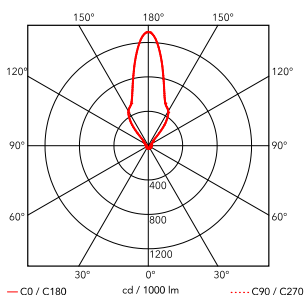

F1070009_26W_LED_BELLHOP F BCO - GRI