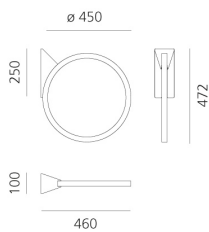

LUMINAIRE

- Watt: **22W**
- Delivered lumens output: **859lm**
- CCT: **3000K**
- CRI: **90**

Notes

DESCRIPTION

"O" is an essential element that, when switched on, frames nature and suggests perspectives, an unobtrusive object in space that does not alter environmental balances. Its controlled and comfortable light emission can be adjusted with sensors and with the Artemide App to ensure focused operation, thus preventing waste and respecting the circadian cycles of all animal and plant species. Introduced in 2018 in the ground and suspended outdoor versions, it is a perfect lighting appliance also for indoor use thanks to a cabled option that allows easy relocation. In this case too, the IP protection grade is anyway fit for outdoor use. Its lightness is not just formal: its thin aluminium profile is an element on its own, which can be moved wherever necessary, allows multiple uses, and creates a pleasant ambiance anywhere with its soft, non-glaring light. "O" is developed in the original 90-cm diameter version, as well as in a smaller, 45-cm version featuring all the characteristics of the original one. All the versions come with both a white and a black finish to match all possible spaces. "O" is thus a comprehensive family of elements creating dynamic lightscapes.

PRODUCT CODE: T072330

FEATURES

- Article Code: **T072330**
- Colour: **Black**
- Installation: **CeilingWall**
- Material: **Aluminium, Silicone diffuser**
- Series: **Architectural Outdoor**
- Environment: **Outdoor**
- design by: **Elemental**

DIMENSIONS

- Length: **cm 47.2**
- Height: **cm 46**
- Diameter: **cm 45**
- Base Length: **cm 24.7**
- Base Width: **cm 10**