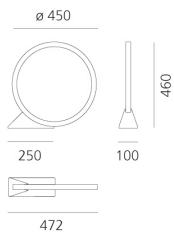

"O" 45 - Floor

Elemental

IP67  

LUMINAIRE

- Watt: **22W**
- Delivered lumens output: **859lm**
- CCT: **3000K**
- CRI: **90**

Notes

DESCRIPTION

"O" is an essential element that, when switched on, frames nature and suggests perspectives, an unobtrusive object in space that does not alter environmental balances. Its controlled and comfortable light emission can be adjusted with sensors and with the Artemide App to ensure focused operation, thus preventing waste and respecting the circadian cycles of all animal and plant species. Introduced in 2018 in the ground and suspended outdoor versions, it is a perfect lighting appliance also for indoor use thanks to a cabled option that allows easy relocation. In this case too, the IP protection grade is anyway fit for outdoor use. Its lightness is not just formal: its thin aluminium profile is an element on its own, which can be moved wherever necessary, allows multiple uses, and creates a pleasant ambiance anywhere with its soft, non-glaring light. "O" is developed in the original 90-cm diameter version, as well as in a smaller, 45-cm version featuring all the characteristics of the original one. All the versions come with both a white and a black finish to match all possible spaces. "O" is thus a comprehensive family of elements creating dynamic lightscapes.

PRODUCT CODE: T071130

FEATURES

- Article Code: **T071130**
- Colour: **Black**
- Installation: **Floor**
- Material: **Aluminium, Silicone diffuser**
- Series: **Architectural Outdoor**
- Environment: **Outdoor**
- design by: **Elemental**

DIMENSIONS

- Length: **cm 47.2**
- Height: **cm 46**
- Diameter: **cm 45**
- Base Length: **cm 24.7**
- Base Width: **cm 10**