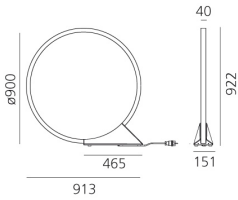

LUMINAIRE

- Watt: **43W**
- Delivered lumens output: **1595lm**
- CCT: **3000K**
- Efficiency: **82%**
- Efficacy: **37.10lm/W**
- CRI: **90**

Notes

Plug IP44

DESCRIPTION

"O" is an essential element that, when switched on, frames nature and suggests perspectives, an unobtrusive object in space that does not alter environmental balances. Its controlled and comfortable light emission can be adjusted with sensors and with the Artemide App to ensure focused operation, thus preventing waste and respecting the circadian cycles of all animal and plant species. Introduced in 2018 in the ground and suspended outdoor versions, it is a perfect lighting appliance also for indoor use thanks to a cabled option that allows easy relocation. In this case too, the IP protection grade is anyway fit for outdoor use. Its lightness is not just formal: its thin aluminium profile is an element on its own, which can be moved wherever necessary, allows multiple uses, and creates a pleasant ambiance anywhere with its soft, non-glaring light. "O" is developed in the original 90-cm diameter version, as well as in a smaller, 45-cm version featuring all the characteristics of the original one. All the versions come with both a white and a black finish to match all possible spaces. "O" is thus a comprehensive family of elements creating dynamic lightscapes.

PRODUCT CODE: T073030

FEATURES

- Article Code: **T073030**
- Colour: **Black**
- Installation: **Floor**
- Material: **Aluminium, Silicone diffuser**
- Series: **Design Collection**
- Environment: **Indoor**
- design by: **Elemental**

DIMENSIONS

- Length: **cm 91.3**
- Height: **cm 92.2**
- Diameter: **cm 90**
- Base Length: **cm 46.5**
- Base Width: **cm 15.1**

SOURCES INCLUDED

- Category: **Led**
- Number: **1**
- Watt: **30W**
- Color temperature (K): **2700K**
- CRI: **90**