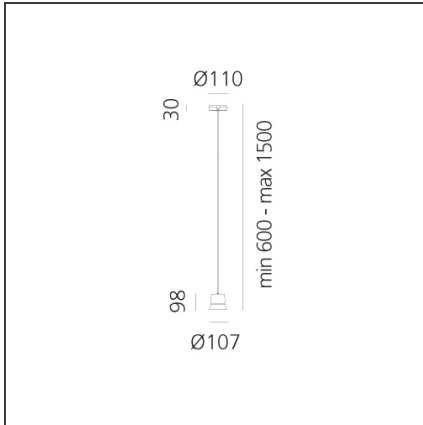

GIÒ.light Suspension - White

IP20   

DESIGN BY

Patrick Norguet

DESCRIPTION

With its aluminium body, Giò is first and foremost an instrument, a functional, unobtrusive and, most of all, timeless suspension lamp; it fits both in domestic and in public places. Either plain or in its different versions, Giò is an elegant and efficient object in space.

TECHNICAL DRAWINGS

FEATURES

Article Code:	0230010A	Material:	Glass, Aluminium
Colour:	White	Series:	Design
Installation:	Suspension		
Environment:	Indoor		

DIMENSIONS

Height:	cm 9.8	Glow Wire Test:	650
Base Width:	cm 3		
Base Diameter:	cm 11		
Max Height from ceiling:	cm 1,500		

INCLUDED SOURCES

Category:	LED	Color temperature (K):	3000K
Number:	1	Color Tolerance:	MacAdam 3SDCM
Watt:	8W	CRI:	80
Delivered lumens output (lm):	720lm	Efficacy:	89lm/W
Type:	0	Service Life:	50000-L70
Class:	A		

LUMINAIRE

Watt:	8W	Delivered lumens output (lm):	504lm
		CCT:	3000K
		Efficiency:	70%
		Efficacy:	63.04lm/W
		CRI:	80