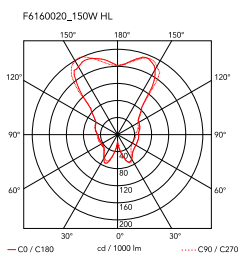

Rosy Angelis

by Philippe Starck , 1994

Floor lamp providing diffused light. Special ultra-lightweight fabric shade. Aluminum stems. Foam polycarbonate lamp-holder.

Mounting	Floor
Environment	Indoor
Finish	Grey
Weight	1.6 Kg
Light sources available	1 x LED 8W E27 740lm 2700K [e] cod. RF25323 DIMMER 1 x LED 8W E27 740lm 3000K [e] cod. RF25317 DIMMER
Emergency	Without
Switching	0-100% rotary dimmer located inside the lamp-holder and operated by a sleek satin-finished aluminium stem
Voltage	220-240V
Power	MAX 150W
Battery	No
Supply included	Yes
Cord Length	2500 mm
Materials	Aluminum, Fabric
Colors	● F6160020 - Grey
Certificate	