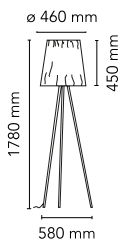

Rosy Angelis

by Philippe Starck , 1994

Floor lamp providing diffused light. Special ultra-lightweight fabric shade. Aluminum stems. Foam polycarbonate lamp-holder.

Mounting	Floor
Environment	Indoor
Finish	Grey
Weight	1.6 Kg
Light sources available	1 x LED 8W E27 740lm 2700K [e] cod. RF25323 DIMMER 1 x LED 8W E27 740lm 3000K [e] cod. RF25317 DIMMER
Emergency	Without
Switching	0-100% rotary dimmer located inside the lamp-holder and operated by a sleek satin-finished aluminium stem
Voltage	220-240V
Power	MAX 150W
Battery	No
Supply included	Yes
Cord Length	2500 mm
Materials	Aluminum, Fabric
Colors	● F6160020 - Grey
Certificate	