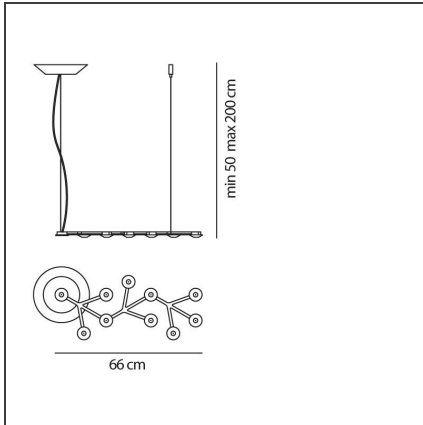

Led Net line suspension 66

IP20     

DESIGN BY

Michele De Lucchi, Alberto Nason

TECHNICAL DRAWINGS

FEATURES

Article Code:	1589050A	Material:	Aluminium, methacrylate
Colour:	Polished white	Series:	Design
Installation:	Suspension, Ceiling	Area contract:	Hospitality, null
Environment:	Indoor	Emission:	Direct

DIMENSIONS

Length:	cm 66
Max Height from ceiling:	cm 200

INCLUDED SOURCES

Category:	LED	Color temperature (K):	3000K
Number:	9	Color Tolerance:	MacAdam 3SDCM
Watt:	2.19W	CRI:	80
Delivered lumens output (lm):	156lm	Efficacy:	71lm/W
Type:	0	Service Life:	50000-L70

LUMINAIRE

Watt:	23W	Delivered lumens output (lm):	1265lm
Voltage:	220-240V	CCT:	3000K
		Efficiency:	78%
		Efficacy:	55lm/W
		CRI:	80

Notes

LEDs included. It's a sectional unit that enables elements to be added (supplied as special project).