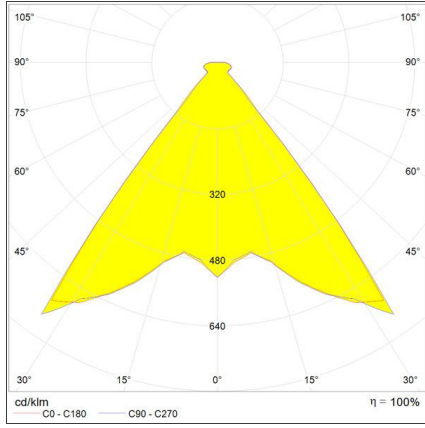

LIGHT DISTRIBUTION