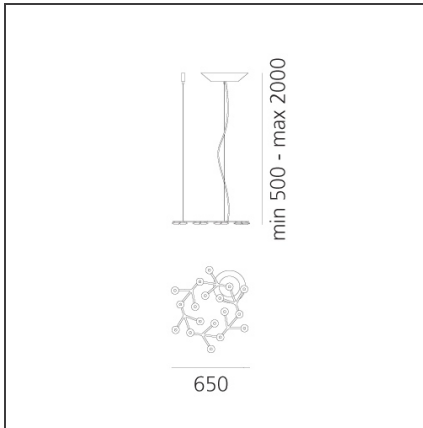

TECHNICAL DRAWINGS

FEATURES

Article Code:	1575050A	Material:	Aluminium, methacrylate
Colour:	Polished white	Series:	Design
Installation:	Suspension, Ceiling	Area contract:	Hospitality
Environment:	Indoor	Emission:	Direct

DIMENSIONS

Height:	cm 2.4	Glow Wire Test:	650
Max Height from ceiling:	cm 200		

INCLUDED SOURCES

Category:	LED	Color temperature (K):	3000K
Number:	17	Color Tolerance:	MacAdam 3SDCM
Watt:	2.17W	CRI:	80
Delivered lumens output (lm):	153lm	Efficacy:	71lm/W
Type:	0	Service Life:	50000-L70
Class:	A		

LUMINAIRE

Watt:	43W	Delivered lumens output (lm):	2502lm
Voltage:	220-240V	CCT:	3000K
		Efficiency:	81%
		Efficacy:	58lm/W
		CRI:	80
		Dimmable Typology:	Push

Notes

LEDs included.