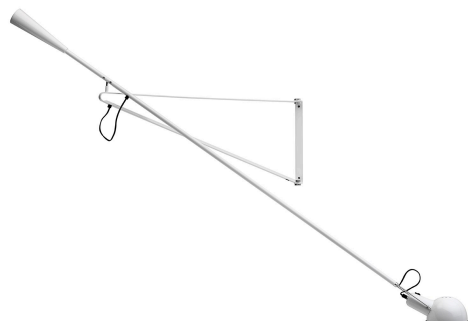

265

by Paolo Rizzatto , 1973

Wall lamp providing direct light. Painted steel adjustable arm and reflector. Chrome-plated brass reflector support. Cast iron tapered counterweight. Painted steel wall fixture.

Mounting	Wall
Environment	Indoor
Finish	White, Black
Weight	6 Kg
Light sources available	1 x HSGSA E27 46W 2700K 700lm - RF23158 1 x LED E27 8W 2700K 740lm - RF25323 1 x LED E27 8W 3000K 740lm - RF25317
Emergency	Without
Voltage	220-250V
Power	MAX 75
Battery	No
Supply included	Yes
Cord Length	2030 mm
Materials	Steel
Colors	● A0300009 - White ● A0300030 - Black