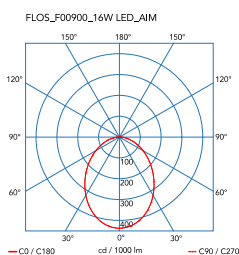

Mounting	Pendant
Environment	Indoor
Finish	Anodized brown, White, Black
Weight	3,2 (x1 AIM) Kg
Light sources available	1 x MULTICHIP LED 16W 2700K CRI90 895lm
Emergency	Without
Voltage	220-240V
Power	16W
Battery	No
Supply included	Yes

Cord Length	9000/3000 mm
Materials	ABS, Aluminum, Polycarbonate

Colors	● F0090009 - White ● F0090030 - Black ● F0090026 - Anodized brown