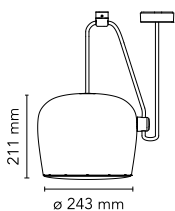

Aim

by Ronan & Erwan Bouroullec , 2013

Suspended light fitting. Body in varnished aluminium sheet, shade in photo-etched optical polycarbonate. Internal reflector in photo-etched ABS. Orientable body. Powered directly from mains. The LED can be dimmed with a «Triac for Led» dimmer approved by Flos. Flos does not respond in case of wrong electrical connection system installations. The cable has a useful length of 9 meters and thus the lamp can be suspended 3 meters from the ceiling. Multiple rose with capacity to connect up to 5 Aims also available.

Cord Length	9000/3000 mm
Materials	ABS, Aluminum, Polycarbonate

Colors	<ul style="list-style-type: none"> ● F0090009 - White ● F0090030 - Black ● F0090026 - Anodized brown
--------	---

Aim

by Ronan & Erwan Bouroullec , 2013