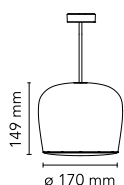

Aim Small fix

by Ronan & Erwan Bouroullec , 2014

Suspended light fitting. Body in varnished aluminium sheet, shade in photo-etched optical polycarbonate. Internal reflector in photo-etched PC. Powered directly from mains. The cable has a useful length of 4 meters.

Mounting	Pendant
Environment	Indoor
Finish	Anodized brown, White, Black
Weight	1.9 Kg
Light sources available	1 x MULTICHIP LED 12W 2700K CRI90 950lm
Emergency	Without
Voltage	220-240V
Power	12W
Battery	No
Supply included	Yes
Cord Length	4000 mm
Materials	Aluminum, Polycarbonate
Colors	<ul style="list-style-type: none"> F0098009 - White F0098030 - Black F0098026 - Anodized brown