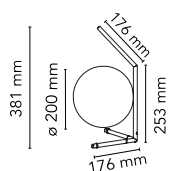

IC Lights Table 1 Low

by Michael Anastassiades , 2014

Table lamp providing diffused light. Frame in brass, brushed and transparent varnished or chrome steel. Blown glass opal diffuser. Dimmer on the power chord.

Mounting	Table
Environment	Indoor
Finish	Brushed brass, Chrome
Weight	1.6 Kg
Light sources available	1 x LED E14 8W Dim. T28 3000K 700lm - RF26565
Emergency	Without
Switching	Dimmer on the power chord
Voltage	220-240V
Power	MAX 60W
Battery	No
Supply included	No