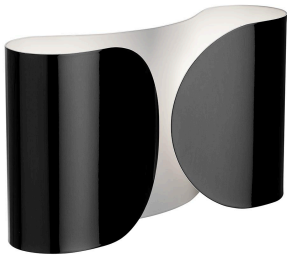

Foglio

by Tobia Scarpa , 1966

Wall lamp providing direct/indirect/partially diffused light. Wall fitting in powder-painted polished white pressed steel. Diffuser in powder-painted polished. Two nylon injection molded white lamp holder supports.

Mounting	Wall
Environment	Indoor
Finish	White, Chrome, Glossy black
Weight	3.7 Kg
Light sources available	2 x HSGSA E27 46W 2700K 700lm - RF23158 2 x HSGS E27 70W 2800K 1180lm - RF20405 2 x LED E27 8W 2700K 740lm - RF25323 2 x LED E27 8W 3000K 740lm - RF25317
Emergency	Without
Voltage	220-250V
Power	2x MAX 100W
Battery	No
Supply included	Yes
Materials	Steel
Colors	<ul style="list-style-type: none"> ● F2400009 - White ● F2400057 - Chrome ● F2400030 - Shiny black