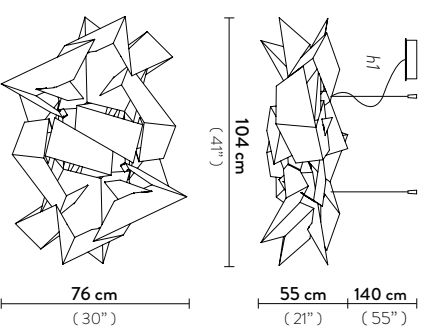

CORDOBA

SUSPENSION

LED: 130W - 220VAC or 120VAC/124Vdc
15,000 Lumen - 2700 Kelvin
CRI > 90

Dimmable with: PWM, 0-10 or Potentiometer