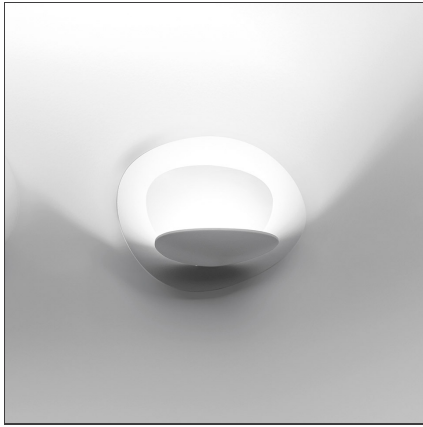

Pirce micro wall white LED 3000K

IP20    Dimmerable: 

DESIGN BY

Giuseppe Maurizio Scutellà

DESCRIPTION

Specification: from a thin ceiling plate, gently descending waving spirals create enchanting effects of form and light.

TECHNICAL DRAWINGS

FEATURES

Article Code:	1248010A	Material:	Aluminum
Colour:	white	Series:	Design
Installation:	Wall		

DIMENSIONS

Length:	cm 22	Glow Wire Test:	650
Width:	cm 16		
Height:	cm 14.8		

INCLUDED SOURCES

Category:	LED	Color temperature (K):	3000K
Number:	1	Color Tolerance:	MacAdam 2SDCM
Watt:	27W	CRI:	90
Delivered lumens output (lm):	3200lm		
Type:	0		
Class:	A		

LUMINAIRE

Watt:	27W	Delivered lumens output (lm):	2768lm
Voltage:	220V-240V	CCT:	3000K
		Efficiency:	97%
		Efficacy:	102.52lm/W
		CRI:	90
		Dimmable Typology:	Push