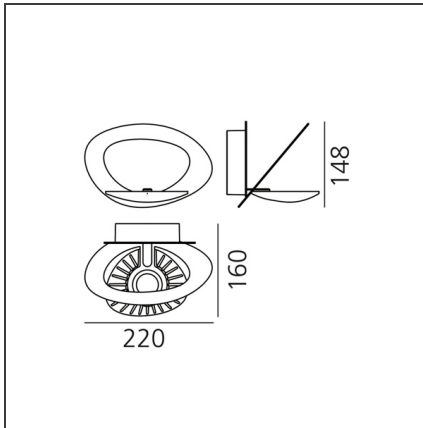

Pirce micro wall white LED 3000K

IP20    Dimmerable: 

DESIGN BY

Giuseppe Maurizio Scutellà

DESCRIPTION

Specification: from a thin ceiling plate, gently descending waving spirals create enchanting effects of form and light.

TECHNICAL DRAWINGS

FEATURES

Article Code:	1248010A	Material:	Aluminum
Colour:	white	Series:	Design
Installation:	Wall		

DIMENSIONS

Length:	cm 22	Glow Wire Test:	650
Width:	cm 16		
Height:	cm 14.8		

INCLUDED SOURCES

Category:	LED	Color temperature (K):	3000K
Number:	1	Color Tolerance:	MacAdam 2SDCM
Watt:	27W	CRI:	90
Delivered lumens output (lm):	3200lm		
Type:	0		
Class:	A		

LUMINAIRE

Watt:	27W	Delivered lumens output (lm):	2768lm
Voltage:	220V-240V	CCT:	3000K
		Efficiency:	97%
		Efficacy:	102.52lm/W
		CRI:	90
		Dimmable Typology:	Push