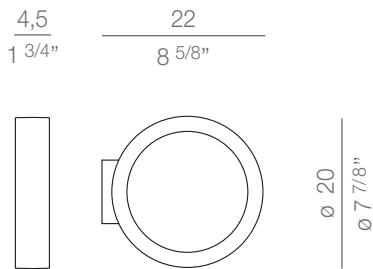

## Assolo outdoor

luminaire	
materials	aluminium
environment	outdoor
mounting location	wall, ceiling
emission	indirect light
weight	0,8 kg
voltage	230V
ballast	integrated electronic
insulation class	1
IP classification	IP65
certifications	CE pending
design	Luta Bettonica, 2013

light source	
source	LED
number of led	1
power	15W
luminous flux	1.300 lm
colour temperature	2.800K
CRI	≥ 80

energy label