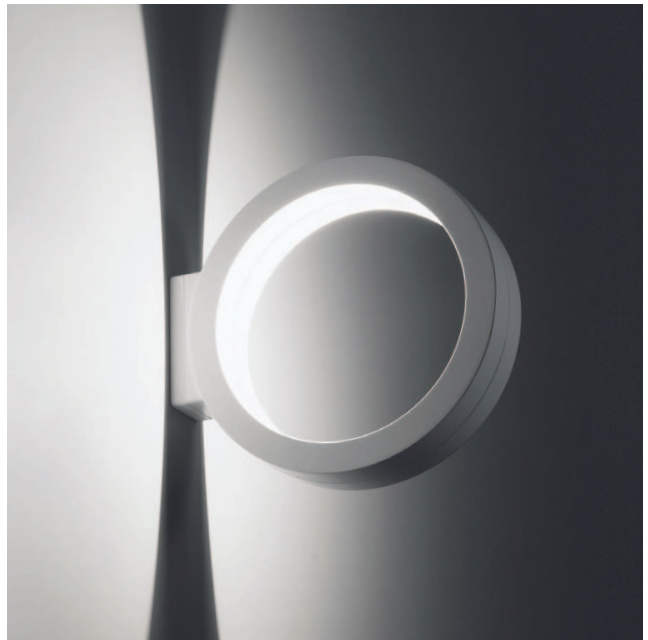

## Assolo outdoor

luminaire	
materials	aluminium
environment	outdoor
mounting location	wall, ceiling
emission	indirect light
weight	0,8 kg
voltage	230V
ballast	integrated electronic
insulation class	1
IP classification	IP65
certifications	CE pending
design	Luta Bettonica, 2013

light source	
source	LED
number of led	1
power	15W
luminous flux	1.300 lm
colour temperature	2.800K
CRI	≥ 80

energy label

### finish

white  
cod 1575

light grey  
cod 1576

metallized  
anthracite  
cod 1577