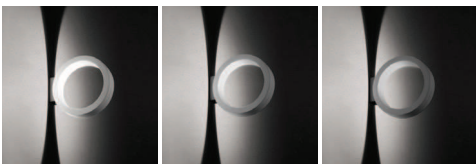

finish

white
cod 1575

light grey
cod 1576

metallized
anthracite
cod 1577