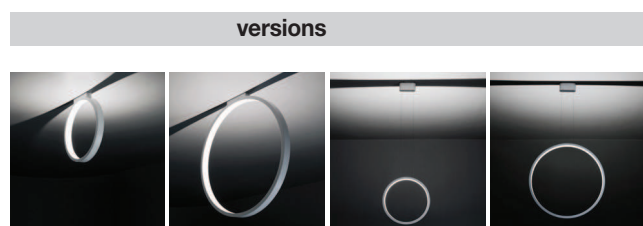

## Assolo43 soffitto

4,5    ø 43  
1 3/4"    ø 17"

luminaire	
materials	aluminium
environment	interiors
mounting location	ceiling
emission	indirect light
weight	3,0 kg
voltage	230V
ballast	integrated electronic dimmable
dimming	phase-cut
insulation class	1
IP classification	IP20
certifications	CE
design	Luta Bettonica, 2013

finish	
white cod 1565	colour on demand monocolour

light source	
source	LED
number of led	1
power	27W
luminous flux	3.000 lm
colour temperature	2.800K
CRI	≥ 80
energy label	

**Assolo43**  
soffitto  
cod 1565