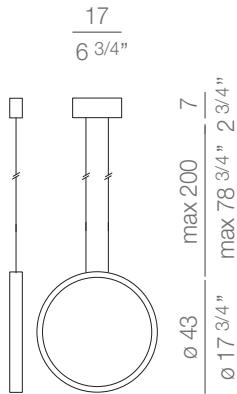

Assolo43 sospesa

4,5 ø 43
1 3/4" ø 1 7/8"

luminaire	
materials	aluminium
environment	interiors
mounting location	ceiling
emission	indirect light
weight	3,5 kg
voltage	230V
ballast	integrated electronic dimmable
dimming	phase-cut
insulation class	1
IP classification	IP20
certifications	CE
design	Luta Bettonica, 2013

light source	
source	LED
number of led	1
power	27W
luminous flux	3.000 lm
colour temperature	2.800K
CRI	≥ 80
energy label	

finish	
white cod 1566	colour on demand monocolour

versions			
Assolo43 sospesa cod 1566	Assolo70 sospesa cod 1571	Assolo43 soffitto cod 1565	Assolo70 soffitto cod 1570