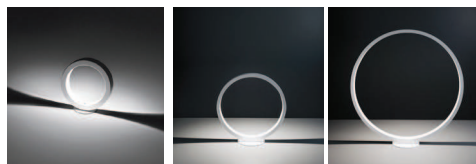

Assolo70 terra

luminaire	
materials	aluminium
environment	interiors
mounting location	table
emission	indirect light
weight	6,3 kg
voltage	230V
ballast	integrated electronic dimmable
dimmer	electronic in-line
insulation class	2
plug	european 2 poles
IP classification	IP20
certifications	CE  
design	Luta Bettonica, 2013

light source	
source	LED
number of led	1
power	27W
luminous flux	3.000 lm
colour temperature	2.800K
CRI	≥ 80
energy label	

finish	
white cod 1572	colour on demand monocolour

versions		
----------	--	--

Assolo
appoggio
white
cod 1560
black
cod 1561