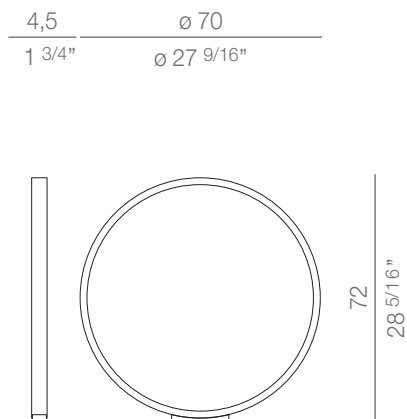

Assolo70 terra

luminaire	
materials	aluminium
environment	interiors
mounting location	table
emission	indirect light
weight	6,3 kg
voltage	230V
ballast	integrated electronic dimmable
dimmer	electronic in-line
insulation class	2
plug	european 2 poles
IP classification	IP20
certifications	CE  
design	Luta Bettonica, 2013

light source	
source	LED
number of led	1
power	27W
luminous flux	3.000 lm
colour temperature	2.800K
CRI	≥ 80
energy label	

finish	
white cod 1572	colour on demand monocolour

versions		
----------	--	--

Assolo
appoggio
white
cod 1560
black
cod 1561