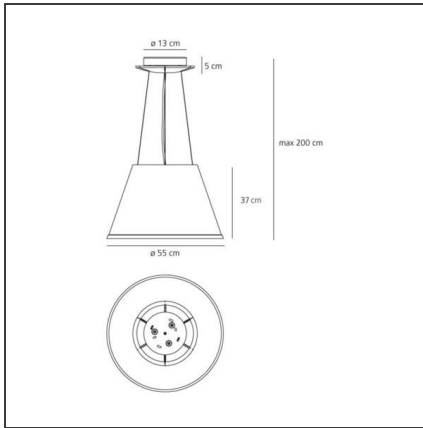

Choose Mega Suspension - Parchment

IP20     

Dimmerable: +  -

DESIGN BY

Matteo Thun

DESCRIPTION

Extending the range of the Choose collection. It is a lighting fixture with a transparent antistatic polycarbonate diffuser embellished with vertical internal slits, which allows a better light diffusion. The diffuser is covered by parchment paper. Extremely versatile it integrates and disappears in the space.

TECHNICAL DRAWINGS

FEATURES

Article Code:	1124020A	Material:	Parchment Paper, polycarbonate
Colour:	Transparent + Natural	Series:	Design
Installation:	Floor, Suspension	Area contract:	Hospitality
Environment:	Indoor	Emission:	Diffused And Direct

DIMENSIONS

Height:	cm 37	Glow Wire Test:	750
Base Diameter:	cm 13		
Max Height from ceiling:	cm 200		

NOT INCLUDED SOURCES

Category:	HALO	Color Rendering:	1a
Number:	3	Color temperature (K):	2900K
Watt:	77W		
Lbs:	A60		
Socket:	E27		
Duration (h):	1000h		