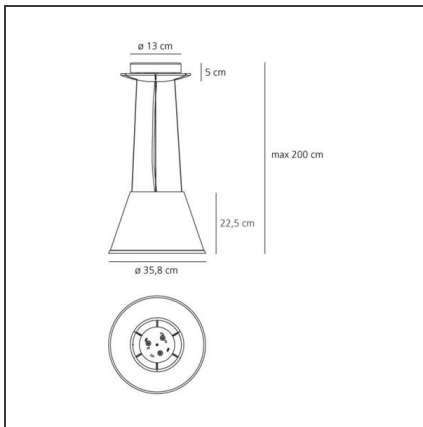

TECHNICAL DRAWINGS

FEATURES

Article Code:	1123020A	Material:	Parchment paper, polycarbonate
Colour:	Transparent + Natural	Series:	Design, Scenarios
Installation:	Table, Floor, Wall, Suspension	Area contract:	Hospitality
Environment:	Indoor	Emission:	Direct Spot

DIMENSIONS

Height:	cm 22.5	Glow Wire Test:	750
Base Diameter:	cm 13		
Max Height from ceiling:	cm 200		

NOT INCLUDED SOURCES

Category:	HALO	Color Rendering:	1a
Number:	1	Color temperature (K):	2900K
Watt:	77W		
Lbs:	A60		
Socket:	E27		
Duration (h):	1000h		