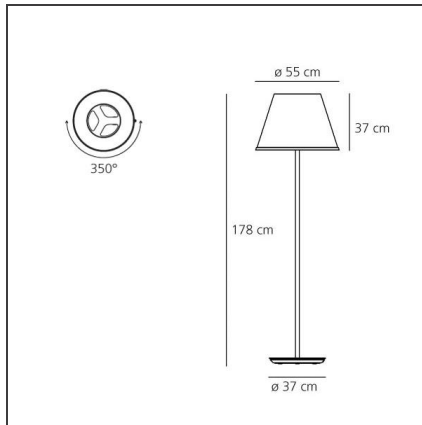

Choose Mega Floor - Parchment/Gray anthracite

IP20    

DESIGN BY

Matteo Thun

DESCRIPTION

Base in zamac, painted metal structure, adjustable diffuser in thermoformed material joined with parchment paper.

TECHNICAL DRAWINGS

FEATURES

Article Code:	1135020A	Material:	Polycarbonate, parchment paper, steel, zamak
Colour:	Parchment/Gray anthracite	Series:	Design
Installation:	Floor, Suspension	Area contract:	Hospitality
Environment:	Indoor	Emission:	Diffused And Direct

DIMENSIONS

Height:	cm 178	Glow Wire Test:	750
Base Diameter:	cm 37		

NOT INCLUDED SOURCES

Category:	HALO	Color Rendering:	1a
Number:	1	Color temperature (K):	2700K
Watt:	100W		
Lbs:	R80		
Socket:	E27		
Category:	HALO	Color Rendering:	1a
Number:	3	Color temperature (K):	2900K
Watt:	77W		
Lbs:	Qa60		
Socket:	E27		
Duration (h):	2000h		