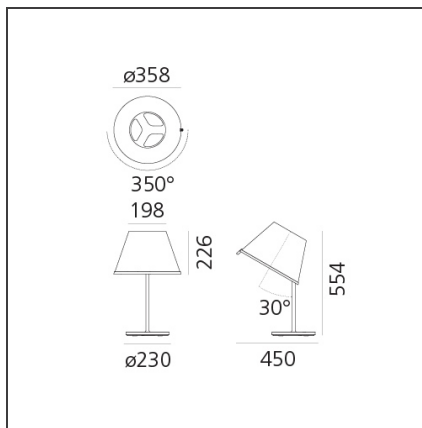

Choose Table - Parchment/Gray anthracite

IP20    

DESIGN BY

Matteo Thun

DESCRIPTION

Base in zamac, grey painted metal structure, adjustable diffuser in transparent polycarbonate, joined with parchment paper.

TECHNICAL DRAWINGS

FEATURES

Article Code:	1128020A	Material:	Metal, zamac, polycarbonate, parchment paper
Colour:	Parchment/Gray anthracite	Series:	Design, Scenarios
Installation:	Table, Floor, Wall, Suspension	Area contract:	Hospitality
Environment:	Indoor	Emission:	Direct Spot

DIMENSIONS

Height:	cm 55.4	Max Extension Length:	cm 45
Base Diameter:	cm 23	Impact Resistance:	N/D
Inclination:	cm 30	Glow Wire Test:	750
Rotation:	cm 350		

NOT INCLUDED SOURCES

Category:	HALO	Color Rendering:	2800K
Number:	1		
Watt:	57W		
Socket:	E27		

ALTERNATIVE SOURCES

Category:	LED
Number:	1
Watt:	8W
Type:	2
Socket:	E27
Class:	A

LUMINAIRE

Watt:	57W	Delivered lumens output (lm):	820lm
Voltage:	220V-240V	CCT:	2800K

Notes

The diffuser tilts 30° and rotates 350° on its axis.