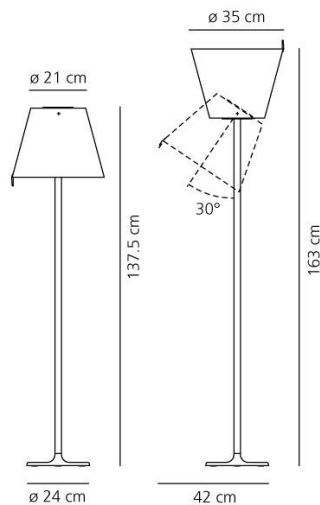

#### DIMENSIONS

Height:	inch 53.9
Diameter:	inch 13.8
Base Diameter:	inch 9.4
Max Extension Height:	inch 64.2
Inclination:	30
Impact Resistance:	N/D
Glow Wire Test:	650 °

#### DIMENSIONS