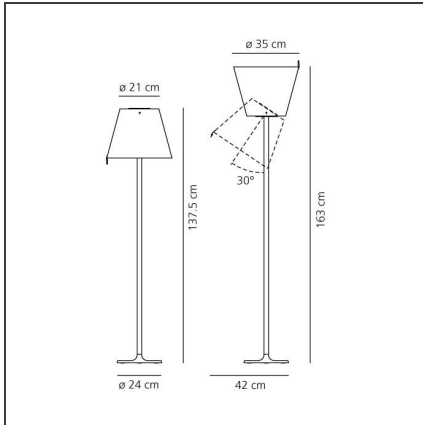

Melampo floor - Grey

IP20     

DESIGN BY

Adrien Gardère

TECHNICAL DRAWINGS

FEATURES

Article Code:	0123010A	Material:	Aluminium, zamak, silk satin fabric and technopolymer
Colour:	Grey	Series:	Design
Installation:	Table, Floor, Wall	Area contract:	Hospitality, Residential
Environment:	Indoor	Emission:	Diffused And Direct, indirect

DIMENSIONS

Height:	cm 137	Impact Resistance:	N/D
Base Diameter:	cm 24	Glow Wire Test:	650
Inclination:	cm 30		
Max Extension Height:	cm 163		

NOT INCLUDED SOURCES

Category:	HALO	Color Rendering:	2800K
Number:	2		
Watt:	57W		
Socket:	E27		

ALTERNATIVE SOURCES

Category:	LED
Number:	2
Watt:	8W
Type:	2
Socket:	E27
Class:	A

LUMINAIRE

Watt:	104W	Delivered lumens output (lm):	1640lm
Voltage:	220V-240V	CCT:	2800K

Notes

Adjustable diffuser into three different positions.