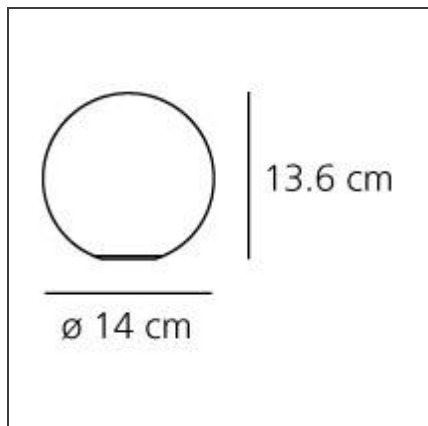

Dioscuri table 14 (E14)

IP20  

DESIGN BY

Michele De Lucchi

DESCRIPTION

Materials: Polycarbonate base with steel ballast; acid-etched blown glass diffuser.

TECHNICAL DRAWINGS

FEATURES

Article Code:	1034110A	Material:	blown glass, polycarbonate, steel
Colour:	White	Series:	Design
Installation:	Table	Area contract:	Residential
Environment:	Indoor	Emission:	Diffused

DIMENSIONS

Height: cm 13.7

SOURCES NOT INCLUDED

Category:	LED
Number:	1
Watt:	4W
Type:	2
Socket:	E14

LUMINAIRE

Watt:	4W
Voltage:	220-240V