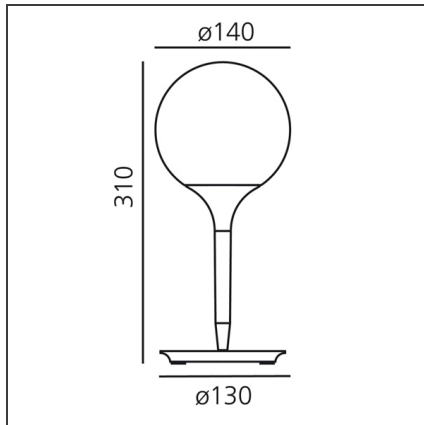

Castore Table 14 (G9)

IP20

DESIGN BY

Michele De Lucchi, Huub Ubbens

DESCRIPTION

The spherical diffuser design is enhanced by a removable-fitting and tapering luminous stem, that makes the transition from the strong diffuser light to the blind lamp structure area gentle. Base in zamac, stem in thermoplastic resin, blown glass diffuser.

TECHNICAL DRAWINGS

FEATURES

Article Code:	1044010A	Material:	Zamak, polycarbonate, blown glass
Colour:	White	Series:	Design
Installation:	Table	Area contract:	Hospitality, Retail, Residential
Environment:	Indoor	Emission:	Diffused

DIMENSIONS

Height:	cm 31	Glow Wire Test:	750
Base Diameter:	cm 13		

NOT INCLUDED SOURCES

Category:	HALO	Class:	A
Number:	1		
Watt:	48W		
Socket:	G9		

ALTERNATIVE SOURCES

Category:	LED
Number:	1
Watt:	2,3W
Delivered lumens output (lm):	200lm
Type:	2
Socket:	G9
Class:	A