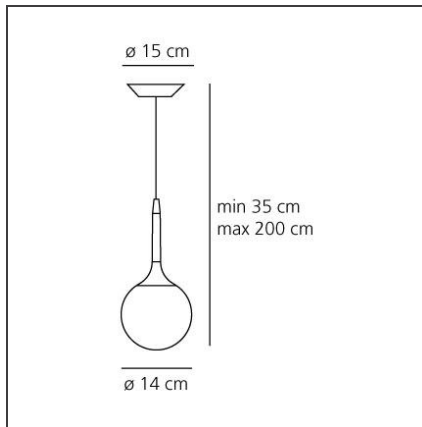

Castore suspension 14 (G9)

IP20

Dimmerable: + -

TECHNICAL DRAWINGS

DESIGN BY

Michele De Lucchi, Huub Ubbens

DESCRIPTION

The spherical diffuser design is enhanced by a removable-fitting and tapering luminous stem, that makes a sweet transition from the strong diffuser light to the blind lamp structure area. Ceiling rose and stem in thermoplastic resin, blown glass diffuser.

FEATURES

Article Code:	1045010A	Material:	Blown glass, polycarbonate
Colour:	White	Series:	Design
Installation:	Suspension	Area contract:	Hospitality, Retail, Residential
Environment:	Indoor	Emission:	Diffused

DIMENSIONS

Height:	cm 35	Glow Wire Test:	750
Base Diameter:	cm 15		
Max Height from ceiling:	cm 200		

NOT INCLUDED SOURCES

Category:	HALO	Class:	A
Number:	1		
Watt:	48W		
Socket:	G9		

ALTERNATIVE SOURCES

Category:	LED
Number:	1
Watt:	2,3W
Delivered lumens output (lm):	200lm
Type:	2
Socket:	G9
Class:	A

LUMINAIRE

Watt:	48W	Delivered lumens output (lm):	597lm
Voltage:	220V-240V	CCT:	2900K
		Efficiency:	81%
		Efficacy:	12lm/W

Notes

Available in four sizes.