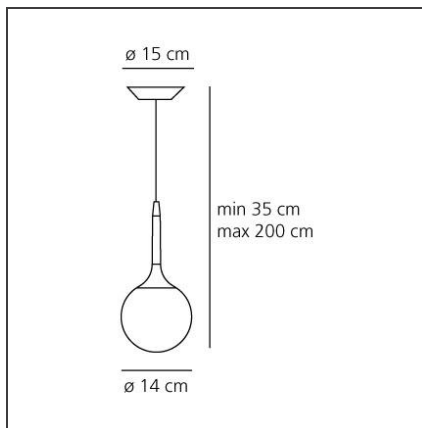

Castore suspension 14 (E14)

IP 20   Dimmerable: 

DESIGN BY

Michele De Lucchi, Huub Ubbens

DESCRIPTION

The spherical diffuser design is enhanced by a removable-fitting and tapering luminous stem, that makes a sweet transition from the strong diffuser light to the blind lamp structure area. Ceiling rose and stem in thermoplastic resin, blown glass diffuser.

TECHNICAL DRAWINGS

FEATURES

Article Code:	1045110a	Material:	Blown glass, polycarbonate
Colour:	White	Series:	Design
Installation:	Suspension	Area contract:	Hospitality, Retail, Residential
Environment:	Indoor	Emission:	Diffused

DIMENSIONS

Height:	cm 30	Glow Wire Test:	850
Base Diameter:	cm 15		
Max Height from ceiling:	cm 200		

SOURCES NOT INCLUDED

Category:	LED
Number:	1
Watt:	4W
Type:	2
Socket:	E14

LUMINAIRE

Watt:	4W	Delivered lumens output (lm):	296lm
Voltage:	220V-240V	CCT:	2700K
		Efficiency:	86%
		Efficacy:	74lm/W
		CRI:	80