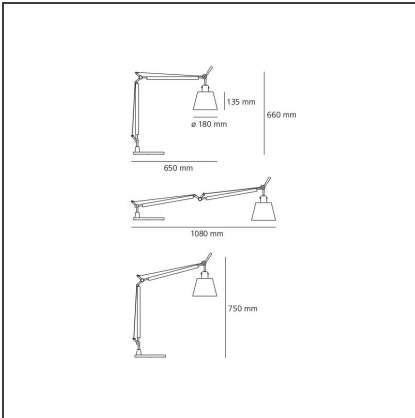

TECHNICAL DRAWINGS

FEATURES

Article Code:	0947010A	Material:	parchment paper, aluminum, steel
Colour:	Natural	Series:	Design
Installation:	Table		

DIMENSIONS

Height:	cm 66	Max Extension Length:	cm 108
Base Diameter:	cm 23	Impact Resistance:	N/D
Max Extension Height:	cm 75	Glow Wire Test:	N/D