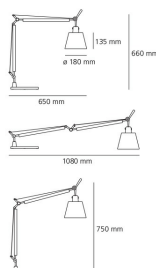

#### DIMENSIONS

Height:	inch 26
Diameter:	inch 7.1
Base Diameter:	inch 9.1
Max Extension Height:	inch 29.5
Max Extension Length:	inch 42.5
Impact Resistance:	N/D
Glow Wire Test:	N/D °

#### DIMENSIONS