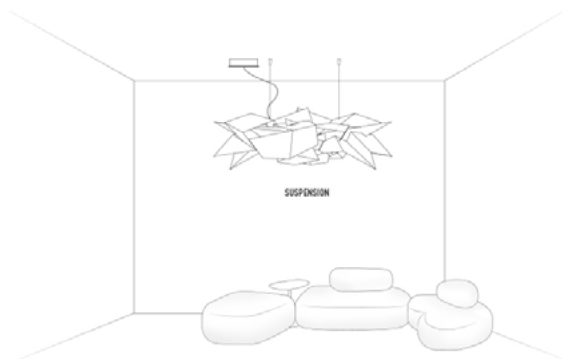

CORDOBA

designed by Daniel Libeskind

Compendium page 68

PRODUCT	SIZE	COLOUR	CODE
<p>SUSPENSION</p> <p>LED: 130W - 220 Vac/24 Vdc 15.000 Lumen - 2700 Kelvin (warm white) - CRI > 90</p> <p>Dimmable with: PWM, 0-10 or Potentiometer</p> <p>Made of: Cristalflex®</p> <p>Weight: net Kg 5,5 - gross Kg 8</p> <p>Package: 110 x 85 x h.50 cm</p> <p>CE IP 20  </p>	 <p>h1: maximum cable length</p>	<input type="checkbox"/> WHITE	CRD95SOS0000W_000

CORDOBA ENTIRE COLLECTION

ENERGY CLASS

 This luminaire contains built-in LED lamps.

The lamp cannot be changed in the luminaire.

SLAMP: CORDOBA

874/2012

A++

A+