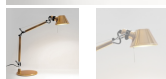

PRODUCT DATA SHEET

Tolomeo Micro Gold

DESIGN BY:

Michele De Lucchi , Giancarlo Fassina
1987

MATERIALS:

Polished aluminium, matt anodised aluminium

DESCRIPTION:

Base and cantilevered arms in polished aluminium; diffuser in anodised aluminium; joints and supports in polished aluminium. System of spring balancing.

IP20

TECHNICAL DATA SHEET

FEATURES

Product name:	Tolomeo Micro Gold
Article Code:	AS01180023
Colour:	Gold
Material:	Polished aluminium, matt anodised aluminium
Series:	Design

DIMENSIONS

Length:	cm 45
Height:	cm 37
Base Diameter:	cm 17
Max Extension Height:	cm 73
Max Extension Length:	cm 69
Impact Resistance:	N/D
Glow Wire Test:	N/D °