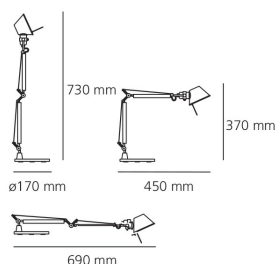

IP20

TECHNICAL DATA SHEET

FEATURES

Product name:	Tolomeo Micro Gold
Article Code:	AS01180023
Colour:	Gold
Material:	Polished aluminium, matt anodised aluminium
Series:	Design

DIMENSIONS

Length:	cm 45
Height:	cm 37
Base Diameter:	cm 17
Max Extension Height:	cm 73
Max Extension Length:	cm 69
Impact Resistance:	N/D
Glow Wire Test:	N/D °

DIMENSIONS

COLOUR

LAMPS INCLUDED

LED retrofit	Category:	LED
	Number:	1
	Watt:	6W
	Luminous Flux (lm):	470lm
	Socket:	E14
	Class:	A

LAMPS NOT INCLUDED

ALTERNATIVE LAMPS

Category:	HALO
Number:	1
Lbs:	Qt26
Watt:	46W
Socket:	E14
Type:	N/s
Luminous Flux (lm):	630lm
Colour Rendering:	1a
Colour temperature (K):	3000K