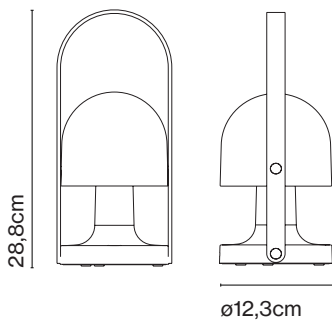

FollowMe

Rocking opal diffuser and white matte polycarbonate body. Plywood handle with natural oak veneer, brass switch and construction details. Five hours of battery life at peak performance.

reddot award 2016
winner lighting design

FollowMe

LED 3,2W Warm light 240lm (included)

● White-Oak

Battery:

5 hours in peak power
10 hours in half power
20 hours in a quarter power

Battery charging time: 10h.

* 3 positions dimmer

- [Download](#) Assembly Instructions
- [Download](#) Photometric Data
- [Download](#) 2D
- [Download](#) 3D
- [Download](#) Energy label

Watch the video
info@marset.com
www.marset.com

Portable and rechargeable, FollowMe is a table lamp that can be taken wherever you go. Because of its small, warm, and self-contained character, it is ideal for home or restaurants and terraces that have no access to electrical outlets, or to replace candlelight.