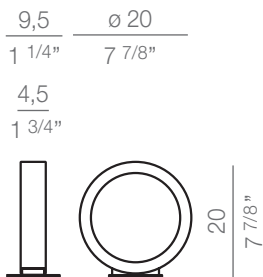

## Assolo appoggio

luminaire	
materials	aluminium
environment	interiors
mounting location	table
emission	indirect light
weight	0,9 kg
voltage	230V
ballast	electronic plug
dimmer	integrated touch dimmer
insulation class	1
plug	eur/usa/china 2 poles, uk 3 poles
IP classification	IP20
certifications	CE
design	Luta Bettonica, 2012

light source	
source	LED
number of led	1
power	10W
luminous flux	1.000 lm
colour temperature	2.800K
CRI	≥ 80
energy label	