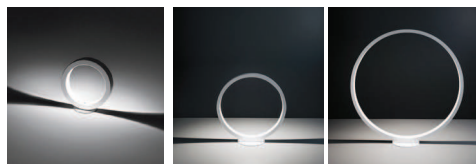

versioni

Assolo
appoggio
white
cod 1560
black
cod 1561

Assolo43
appoggio
cod 1567

Assolo70
terra
cod 1572