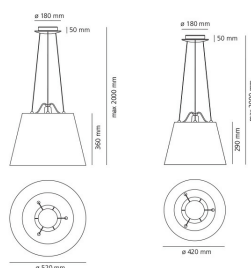

#### DIMENSIONS

|                          |           |
|--------------------------|-----------|
| Max Height from ceiling: | inch 78.7 |
| Impact Resistance:       | N/D       |
| Glow Wire Test:          | N/D °     |

#### LAMPS NOT INCLUDED

|  |                         |          |
|--|-------------------------|----------|
|  | Category:               | HALO     |
|  | Number:                 | 1        |
|  | Lbs:                    | Qt32     |
|  | Watt:                   | 150W     |
|  | Socket:                 | E27      |
|  | Type:                   | Hsgsbt/c |
|  | Luminous Flux (lm):     | 2870lm   |
|  | Colour Rendering:       | 1a       |
|  | Colour temperature (K): | 2900K    |
|  | Duration (h):           | 2000h    |

#### DIMENSIONS