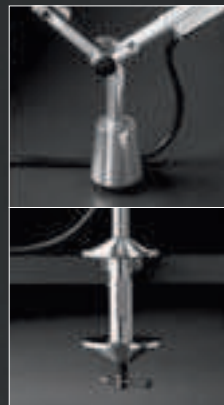

(E14) ø170 base
x max 690
x max 730 height

Tolomeo basculante table

Michele De Lucchi, Giancarlo Fassina
2004

Base
Desk fixed support
Clamp

58

LED
FLUO
HALO

(E27) ø230 base x max 1080 x 750 height
diffusor: ø180

Tolomeo mega table

Michele De Lucchi, Giancarlo Fassina
2004

Desk fixed support
Clamp

59

LED

LED
FLUO
HALO*

(E27) max 910 x max 2020 height
diffusor: ø320, ø360, ø420
*dimmable version Halo only